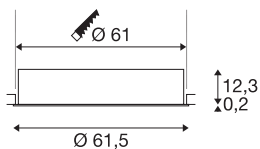

## TECHNICAL DATA

Item no.	1001907
IP Code	IP 20
Assembly	Recessed
Assembly details	Ceiling
Secondary power / voltage	1000/1050 mA
Safety class	III
Wattage	36 W
Maximum ambient temperature	40 °C
Lumen	4700/5000 lm
Colour temperature	3000/4000 Kelvin
Beam angle	105 °
Color	white
CRI	90
UGR ≤	25
LXXBXX data	L70B50
Service life	25000 h
Light distribution	rotational symmetric
Light outlet	direct
Risk Group	1
Height	12.5 cm
Diameter	61.5 cm
Net weight	5.126 kg

Gross weight	6.992 kg
Shape of cut-out	round
Installation depth	16 cm
Installation diameter	61 cm
BIG WHITE Page	171