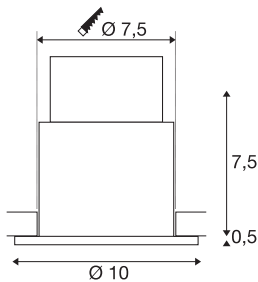

## VARU QPAR51 DL

outdoor recessed ceiling light, black, IP20/65

The innovative VARU recessed light offers an impressive IP65 protection rating. These downlights are, therefore, suitable for use outdoors or in wet rooms. The VARU range is available in several colours and with a powerful, warm white LED or GU10 fitting. All versions of the light with GU10 fitting can be connected to the 230 V mains power supply. For the LED versions, an additional LED driver is required.

## TECHNICAL DATA

Item no.	1001930
Socket	GU10
Number of sockets	1
IP Code	IP 20 / IP 65
Impact resistance class	IK 02
Impact resistance	0.2 Joule
Assembly	Recessed
Assembly details	Ceiling
Primary nominal voltage	220-240V ~50/60Hz
Safety class	II
Wattage	5 W
Color	black
Light outlet	direct
Height	8 cm
Diameter	10 cm
Net weight	0.196 kg
Gross weight	0.256 kg
Shape of cut-out	round
Installation depth	8 cm
Installation diameter	7.5 cm
BIG WHITE Page	234