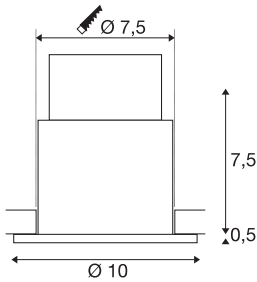

VARU QPAR51 DL

outdoor recessed ceiling light, black/white, IP20/65

The innovative VARU recessed light offers an impressive IP65 protection rating. These downlights are, therefore, suitable for use outdoors or in wet rooms. The VARU range is available in several colours and with a powerful, warm white LED or GU10 fitting. All versions of the light with GU10 fitting can be connected to the 230 V mains power supply. For the LED versions, an additional LED driver is required.

TECHNICAL DATA

Item no.	1001931
Socket	GU10
Number of sockets	1
IP Code	IP 20 / IP 65
Impact resistance class	IK 02
Impact resistance	0.2 Joule
Assembly	Recessed
Assembly details	Ceiling
Primary nominal voltage	220-240V ~50/60Hz
Safety class	II
Wattage	5 W
Color	white
Light outlet	direct
Height	8 cm
Diameter	10 cm
Net weight	0.196 kg
Gross weight	0.256 kg
Shape of cut-out	round
Installation depth	8 cm
Installation diameter	7.5 cm
BIG WHITE Page	234