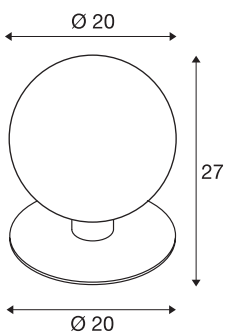

GLOO PURE 27 Pole

outdoor floor stand, E27, anthracite, IP44

The GLOO PURE floor luminaire consists of a painted aluminium tube that terminates in an frosted real glass ball. Equipped with an E27 socket, both energy-saving and LED lamps can be used. It is suitable for use outdoors thanks to its IP44 protection class. The GLOO PURE series also includes wall lights as well as floor stands, and can therefore be used universally. As an option an earth spike as well as a connection box for safe electrical connection to the round luminaire upright, are available. Connection is made to the 230V mains voltage.

TECHNICAL DATA

Item no.	1001999
Socket	E27
Number of sockets	1
IP Code	IP 44
Impact resistance class	IK 02
Impact resistance	0.2 Joule
Assembly	Surface
Assembly details	Ground
Primary nominal voltage	220-240V ~50/60Hz
Safety class	I
Wattage	23 W
Color	anthracite
Light distribution	rotational symmetric
Light outlet	diffuse
Height	27 cm
Diameter	20 cm
Net weight	1.358 kg
Gross weight	2.119 kg
BIG WHITE Page	655