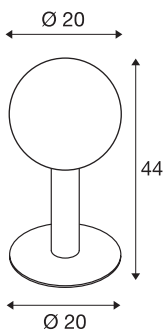

GLOO PURE 44 Pole

outdoor floor stand, E27, anthracite, IP44

The GLOO PURE floor luminaire consists of a painted aluminium tube that terminates in an frosted real glass ball. Equipped with an E27 socket, both energy-saving and LED lamps can be used. It is suitable for use outdoors thanks to its IP44 protection class. The GLOO PURE series also includes wall lights as well as floor stands, and can therefore be used universally. As an option an earth spike as well as a connection box for safe electrical connection to the round luminaire upright, are available. Connection is made to the 230V mains voltage.

TECHNICAL DATA

Item no.	1002000
Socket	E27
Number of sockets	1
IP Code	IP 44
Impact resistance class	IK 02
Impact resistance	0.2 Joule
Assembly	Surface
Assembly details	Ground
Primary nominal voltage	220-240V ~50/60Hz
Safety class	I
Wattage	23 W
Color	anthracite
Light distribution	rotational symmetric
Light outlet	diffuse
Height	44 cm
Diameter	20 cm
Net weight	1.556 kg
Gross weight	2.486 kg
BIG WHITE Page	655