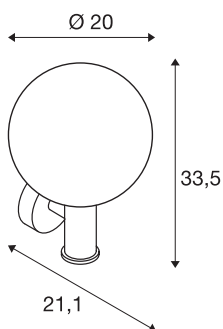

GLOO PURE WL

Outdoor surface-mounted wall light, E27, anthracite, IP44

The GLOO PURE floor luminaire consists of a painted aluminium tube that terminates in a frosted real glass ball. Equipped with an E27 socket, both energy-saving and LED lamps can be used. It is suitable for use outdoors thanks to its IP44 protection class. The GLOO PURE series also includes wall lights as well as floor stands, and can therefore be used universally. As an option an earth spike as well as a connection box for safe electrical connection to the round luminaire upright, are available. Connection is made to the 230V mains voltage.

TECHNICAL DATA

Item no.	1002002
Socket	E27
Number of sockets	1
IP Code	IP 44
Impact resistance class	IK 02
Impact resistance	0.2 Joule
Assembly	Surface
Assembly details	Wall
Primary nominal voltage	220-240V ~50/60Hz
Safety class	I
Wattage	23 W
Color	anthracite
Light distribution	rotational symmetric
Light outlet	diffuse
Width	20 cm
Height	33.5 cm
Depth	21.1 cm
Net weight	1.364 kg
Gross weight	1.935 kg
BIG WHITE Page	777