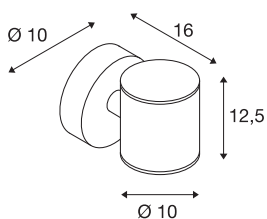

SITRA Up/Down WL

LED Outdoor surface-mounted wall light, anthracite, IP44, 3000K

The twin-headed SITRA wall light consists of aluminium and glass, which covers the LED light source. Thanks to the position of the two built-in warm-white LEDs, the mounted luminaire produces two equal, but opposite, cones of light (UP/DOWN). It is suitable for use outdoors thanks to its IP44 protection class. The electrical connection of the luminaire, which comes in two colours, is made directly to the 230V mains supply. The SITRA series also contains single-headed wall lights and can therefore be used universally.

TECHNICAL DATA

Item no.	1002018
Number of different light outlets	2
IP Code	IP 44
Assembly	Surface
Assembly details	Wall
Primary nominal voltage	220-240V ~50/60Hz
Safety class	I
Wattage	18 W
Minimum ambient temperature	-20 °C
Maximum ambient temperature	40 °C
Stroboscopic effect (SVM)	3.25
Lumen	976 lm
Colour temperature	3000 Kelvin
Beam angle	55 °
Color	anthracite
CRI	80
LXXBXX data	L70B50
Service life	30000 h
Light distribution	rotational symmetric
Light outlet	direct - indirect
Width	10 cm
Height	12.5 cm

Light Source

954801	
--------	--

Depth	16 cm
Net weight	1.131 kg
Gross weight	1.272 kg
BIG WHITE Page	765