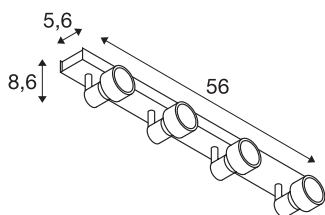

## PURI CW

Indoor surface-mounted wall and ceiling light, quad, QPAR51, black, 4x50W

The wall and ceiling light of the PURI series, whereby one to four rotating and swivelling lamp heads are fitted to the ceiling plate of the luminaire. The luminaire is made of aluminium and, thanks to the GU10 socket, is suitable for both halogen and LED lamps. A lamp is included to place on the lamp for halogen lamps with 5cm diameter. The electrical connection of the luminaire, which comes in various colours, is made directly to the 230V mains supply.

## TECHNICAL DATA

Item no.	1002029
Socket	GU10
Number of sockets	4
Tilt range	85 °
Horizontal rotation range	350 °
Rotating or tilting	rotary Bar and tiltable
IP Code	IP 20
Assembly	Surface
Assembly details	Ceiling,Wall
Primary nominal voltage	220-240V ~50/60Hz
Safety class	I
Wattage	50 W
Color	black
Light outlet	direct
Length	56 cm
Width	5.6 cm
Height	8.6 cm
Net weight	1.273 kg
Gross weight	1.591 kg
BIG WHITE Page	411