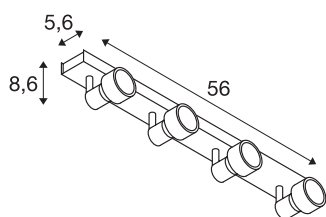

PURI CW

Indoor surface-mounted wall and ceiling light, quad, QPAR51, white, 4x50W

The wall and ceiling light of the PURI series, whereby one to four rotating and swivelling lamp heads are fitted to the ceiling plate of the luminaire. The luminaire is made of aluminium and, thanks to the GU10 socket, is suitable for both halogen and LED lamps. A lamp is included to place on the lamp for halogen lamps with 5cm diameter. The electrical connection of the luminaire, which comes in various colours, is made directly to the 230V mains supply.

TECHNICAL DATA

Item no.	1002030
Socket	GU10
Number of sockets	4
Tilt range	85 °
Horizontal rotation range	350 °
Rotating or tilting	rotary Bar and tiltable
IP Code	IP 20
Assembly	Surface
Assembly details	Ceiling,Wall
Primary nominal voltage	220-240V ~50/60Hz
Safety class	I
Wattage	50 W
Color	white
Light outlet	direct
Length	56 cm
Width	5.6 cm
Height	8.6 cm
Net weight	1.323 kg
Gross weight	1.622 kg
BIG WHITE Page	411