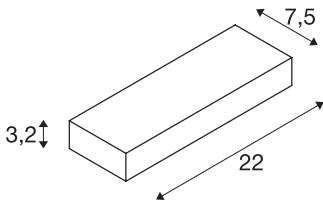

PEMA® WL

LED Outdoor surface-mounted wall light, IP54, anthracite, 3000K

The PEMA LED wall light consists of painted aluminium and glass, which covers the built-in LEDs. It is protection class IP54 and suitable for outdoor use. The electrical connection of the luminaire, which comes in various colours, is made directly to the 230V mains supply.

TECHNICAL DATA

Item no.	1002069
IP Code	IP 54
Impact resistance class	IK 05
Impact resistance	0.7 Joule
Assembly	Surface
Assembly details	Wall
Primary nominal voltage	220-240V ~50/60Hz
Safety class	I
Wattage	7.7 W
Minimum ambient temperature	-20 °C
Maximum ambient temperature	45 °C
Stroboscopic effect (SVM)	0.02
Lumen	640 lm
Colour temperature	3000 Kelvin
Beam angle	110 °
Color	anthracite
LXXBXX data	L70B50
Service life	30000 h
Width	22 cm
Height	3.2 cm
Depth	7.5 cm
Net weight	0.717 kg

Light Source

954798	
--------	--

Gross weight	0.8 kg
BIG WHITE Page	759