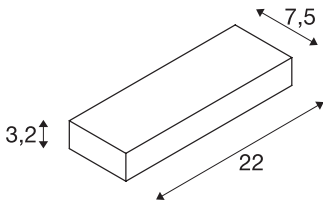

PEMA® WL

LED Outdoor surface-mounted wall light, IP54, white, 3000K

The PEMA LED wall light consists of painted aluminium and glass, which covers the built-in LEDs. It is protection class IP54 and suitable for outdoor use. The electrical connection of the luminaire, which comes in various colours, is made directly to the 230V mains supply.

TECHNICAL DATA

Item no.	1002070
IP Code	IP 54
Impact resistance class	IK 05
Impact resistance	0.7 Joule
Assembly	Surface
Assembly details	Wall
Primary nominal voltage	220-240V ~50/60Hz
Safety class	I
Wattage	7.7 W
Minimum ambient temperature	-20 °C
Maximum ambient temperature	45 °C
Stroboscopic effect (SVM)	0.02
Lumen	640 lm
Colour temperature	3000 Kelvin
Beam angle	110 °
Color	white
LXXBXX data	L70B50
Service life	30000 h
Width	22 cm
Height	3.2 cm
Depth	7.5 cm
Net weight	0.716 kg

Light Source

954798	
--------	--

Gross weight	0.798 kg
BIG WHITE Page	759