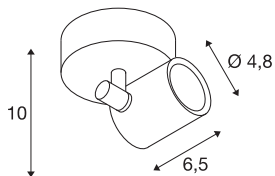

SPOT E27

CW, Indoor surface-mounted wall and ceiling light, white, max. 75W

The SPOT E27 puristic high-voltage luminaire spot is made from aluminium and is designed for lamps with an E27 socket. Available with a black, white or silver-grey housing, SPOT E27 is ready for direct connection to a 230V mains power supply.

TECHNICAL DATA

Item no.	1002073
Lamp	QPAR20
Number of sockets	1
Lamps included	No
Tilt range	90 °
Horizontal rotation range	340 °
Rotating or tilting	rotary Bar and tiltable
IP Code	IP 20
Assembly	Surface
Assembly details	Ceiling,Wall
Primary nominal voltage	220-240V ~50/60Hz
Safety class	I
Wattage	75 W
Color	white
Light outlet	direct
Length	6.5 cm
Height	10 cm
Diameter	4.8 cm
Net weight	0.327 kg
Gross weight	0.417 kg

Recommended lamp

1005305	A60 E27 Mirrorhead , chrome LED light, 7.5W 2700K CRI90 180°
1005265	ST64 E27 , gold LED ligh- t, 7.5W 2500K CRI90 320°
1005310	G125 E27 , transparent LED light, 7.5W 2700K CRI90 320°