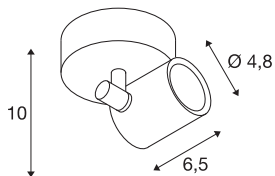

SPOT E27

CW, Indoor surface-mounted wall and ceiling light, silver-grey, max. 75W

The SPOT E27 puristic high-voltage luminaire spot is made from aluminium and is designed for lamps with an E27 socket. Available with a black, white or silver-grey housing, SPOT E27 is ready for direct connection to a 230V mains power supply.

TECHNICAL DATA

Item no.	1002074
Socket	GU10
Lamp	QPAR20
Number of sockets	1
Lamps included	No
Tilt range	90 °
Horizontal rotation range	340 °
Rotating or tilting	rotary Bar and tiltable
IP Code	IP 20
Assembly	Surface
Assembly details	Ceiling,Wall
Primary nominal voltage	220-240V ~50/60Hz
Safety class	I
Wattage	75 W
Color	grey
Light outlet	direct
Length	6.5 cm
Height	10 cm
Diameter	4.8 cm
Net weight	0.33 kg
Gross weight	0.421 kg