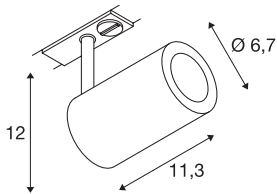

## ENOLA\_B TRACK SPOT

QPAR51 black, 50W, incl. 1-circuit adapter

The puristic ENOLA B track-mounted spotlight consists of an aluminium and steel structure and is optionally available with a white, black, or silver grey housing. The lamp head can be rotated and swivelled. Because of the built-in GU-10 240V socket, the ENOLA\_B is ready for direct connection to the 1-circuit 240V track system.

## TECHNICAL DATA

Item no.	1002110
Socket	GU10
Number of sockets	1
Tilt range	90 °
Horizontal rotation range	350 °
Rotating or tilting	rotary Bar and tiltable
IP Code	IP 20
Assembly	Surface
Assembly details	Track Ceiling, Track Wall
Primary nominal voltage	220-240V ~50/60Hz
Safety class	I
Wattage	50 W
Maximum ambient temperature	40 °C
Color	black
Light outlet	direct
Length	11.3 cm
Height	12 cm
Diameter	6.7 cm
Net weight	0.366 kg
Gross weight	0.464 kg
BIG WHITE Page	517