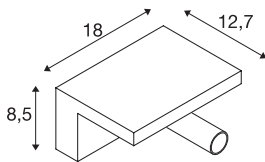

## KARPO Bedside

LED Indoor surface-mounted wall light, white, 3000K

The luminaires in the KARPO series are available in white. It has a cylindrical spotlight which can be individually directed via a joint. The swivel and tilting range allows you to optimally light up the room. The integrated premium LEDs provide high energy efficiency. The luminaire also has a high colour rendering index of 90. The luminaires can be directly connected to the 230V mains supply. Because of the two integrated USB sockets, you can charge up to two Smartphones, for example.

## TECHNICAL DATA

Item no.	1002140
Rotating or tilting	rotary Bar and tiltable
IP Code	IP 20
Assembly	Surface
Assembly details	Wall
Dimmable	Yes
Dimming technology	Switch Dimmable
Primary nominal voltage	220-240V ~50/60Hz
Secondary power / voltage	500 mA
Safety class	I
Wattage	6.8 W
Level of inrush current	15 A
Duration of inrush current	500 µs
Stroboscopic effect (SVM)	0
Lumen	390 lm
Colour temperature	3000 Kelvin
Beam angle	40 °
Color	white
CRI	90
LXXBXX data	L70B50
Service life	30000 h
Width	18 cm

## Light Source

916523	
--------	--

Height	12.7 cm
Depth	8.4 cm
Net weight	1.043 kg
Gross weight	1.266 kg
BIG WHITE Page	383