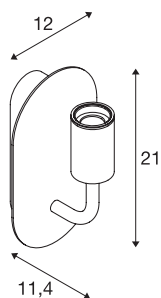

FITU WL

Indoor surface-mounted wall light, E27, white, max. 24W

The FITU wall light from our MIX & MATCH System is available in various colours. The FITU product family impresses with its wide variety of application possibilities. With its built-in E27 socket, the luminaire is suitable for both LED and energy-saving bulbs. The electrical connection is made directly to the 230V mains supply.

TECHNICAL DATA

Item no.	1002147
Socket	E27
Number of sockets	1
IP Code	IP 20
Assembly	Surface
Assembly details	Wall
Primary nominal voltage	220-240V ~50/60Hz
Safety class	I
Wattage	24 W
Maximum ambient temperature	30 °C
Color	white
Light outlet	diffuse
Width	12 cm
Height	21 cm
Depth	11.4 cm
Net weight	0.839 kg
Gross weight	1.082 kg

Recommended lamp

1005305	A60 E27 Mirrorhead , chrome LED light, 7.5W 2700K CRI90 180°
1005265	ST64 E27 , gold LED light, 7.5W 2500K CRI90 320°
1005303	A60 E27 , transparent LED light, 7.5W 2700K CRI90 320°
1005268	ST58 E27 , transparent LED light, 7.5W 2700K CRI90 320°