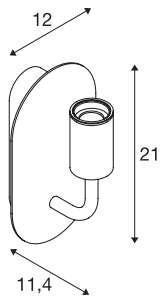

FITU WL

Indoor surface-mounted wall light, E27, black, max. 24W

The FITU wall light from our MIX & MATCH System is available in various colours. The FITU product family impresses with its wide variety of application possibilities. With its built-in E27 socket, the luminaire is suitable for both LED and energy-saving bulbs. The electrical connection is made directly to the 230V mains supply.

TECHNICAL DATA

Item no.	1002148
Socket	E27
Number of sockets	1
IP Code	IP 20
Assembly	Surface
Assembly details	Wall
Primary nominal voltage	220-240V ~50/60Hz
Safety class	I
Wattage	24 W
Maximum ambient temperature	30 °C
Color	black
Light outlet	diffuse
Width	12 cm
Height	21 cm
Depth	11.4 cm
Net weight	0.834 kg
Gross weight	1.059 kg

Recommended lamp

1005305	A60 E27 Mirrorhead , chrome LED light, 7.5W 2700K CRI90 180°
1005265	ST64 E27 , gold LED light, 7.5W 2500K CRI90 320°
1005303	A60 E27 , transparent LED light, 7.5W 2700K CRI90 320°
1005268	ST58 E27 , transparent LED light, 7.5W 2700K CRI90 320°