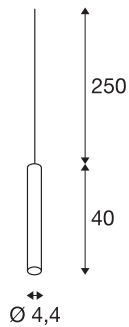

FITU PD

indoor pendant, E27, black, max. 60W

The narrow version of the FITU pendant with open cable ends can be combined with FITU ceiling canopies in any colour variant. With its built-in E27 socket, the luminaire is suitable for both LED and energy-saving lamps. Pendant length is 250 cm and can be shortened depending on installation needs. Supplied ready for direct connection to 230V mains supply.

TECHNICAL DATA

Item no.	1002159
Socket	E27
Number of sockets	1
IP Code	IP 20
Assembly	Surface
Assembly details	Ceiling with Acc.
Primary nominal voltage	220-240V ~50/60Hz
Safety class	II
Wattage	60 W
Maximum ambient temperature	30 °C
Color	black
Light outlet	diffuse
Height	40 cm
Diameter	4.4 cm
Net weight	0.572 kg
Gross weight	0.796 kg

Recommended lamp

1005265	ST64 E27 , gold LED light, 7.5W 2500K CRI90 320°
1005317	A60 E27 tunable smart , white LED light, 9W 2700-6500K CRI90 230°
1005304	A60 E27 , Frosted LED light, 7.5W 2700K CRI90 320°