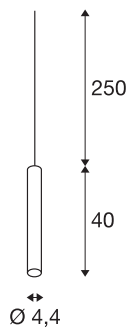

## FITU PD

indoor pendant, E27, white, max. 60W

The narrow version of the FITU pendant with open cable ends can be combined with FITU ceiling canopies in any colour variant. With its built-in E27 socket, the luminaire is suitable for both LED and energy-saving lamps. Pendant length is 250 cm and can be shortened depending on installation needs. Supplied ready for direct connection to 230V mains supply.

## TECHNICAL DATA

Item no.	1002160
Socket	E27
Number of sockets	1
IP Code	IP 20
Assembly	Surface
Assembly details	Ceiling with Acc.
Primary nominal voltage	220-240V ~50/60Hz
Safety class	II
Wattage	60 W
Maximum ambient temperature	30 °C
Color	white
Light outlet	diffuse
Height	40 cm
Diameter	4.4 cm
Net weight	0.572 kg
Gross weight	0.779 kg

## Recommended lamp

1005305	A60 E27 Mirrorhead , chrome LED light, 7.5W 2700K CRI90 180°
1005265	ST64 E27 , gold LED light, 7.5W 2500K CRI90 320°
1005303	A60 E27 , transparent LED light, 7.5W 2700K CRI90 320°
1005268	ST58 E27 , transparent LED light, 7.5W 2700K CRI90 320°