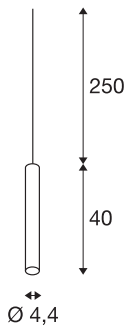

FITU PD

indoor pendant, E27, brushed aluminium, max. 60W

The narrow version of the FITU pendant with open cable ends can be combined with FITU ceiling canopies in any colour variant. With its built-in E27 socket, the luminaire is suitable for both LED and energy-saving lamps. Pendant length is 250 cm and can be shortened depending on installation needs. Supplied ready for direct connection to 230V mains supply.

TECHNICAL DATA

Item no.	1002161
Socket	E27
Number of sockets	1
IP Code	IP 20
Assembly	Surface
Assembly details	Ceiling with Acc.
Primary nominal voltage	220-240V ~50/60Hz
Safety class	II
Wattage	60 W
Maximum ambient temperature	30 °C
Color	aluminium
Light outlet	diffuse
Height	40 cm
Diameter	4.4 cm
Net weight	0.568 kg
Gross weight	0.777 kg

Recommended lamp

1005265	ST64 E27 , gold LED light, 7.5W 2500K CRI90 320°
1005317	A60 E27 tunable smart , white LED light, 9W 2700-6500K CRI90 230°
1005304	A60 E27 , Frosted LED light, 7.5W 2700K CRI90 320°