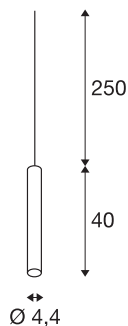

FITU PD

indoor pendant, E27, soft gold, max. 60W

The narrow version of the FITU pendant with open cable ends can be combined with FITU ceiling canopies in any colour variant. With its built-in E27 socket, the luminaire is suitable for both LED and energy-saving lamps. Pendant length is 250 cm and can be shortened depending on installation needs. Supplied ready for direct connection to 230V mains supply.

TECHNICAL DATA

Item no.	1002162
Socket	E27
Number of sockets	1
IP Code	IP 20
Assembly	Surface
Assembly details	Ceiling with Acc.
Primary nominal voltage	220-240V ~50/60Hz
Safety class	II
Wattage	60 W
Maximum ambient temperature	30 °C
Color	gold
Light outlet	diffuse
Height	40 cm
Diameter	4.4 cm
Net weight	0.57 kg
Gross weight	0.8 kg

Recommended lamp

1005265	ST64 E27 , gold LED light, 7.5W 2500K CRI90 320°
1005317	A60 E27 tunable smart , white LED light, 9W 2700-6500K CRI90 230°
1005304	A60 E27 , Frosted LED light, 7.5W 2700K CRI90 320°