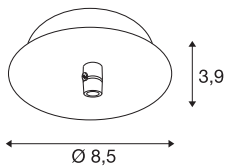

## FITU single canopy

**soft gold**

The round FITU ceiling plate is available in various colours with either one, three, or five outlets, and can be combined with any FITU E27 pendant luminaire. Delivered with corresponding strain relief.

### TECHNICAL DATA

Item no.	1002163
IP Code	IP20
Assembly	Surface
Assembly details	Ceiling
Nominal voltage	220-240V ~50/60Hz V
Safety class	I
Color	gold
Height	3.9 cm
Diameter	8.5 cm
Net weight	0.16 kg
Gross weight	0.209 kg
BIG WHITE Page	279