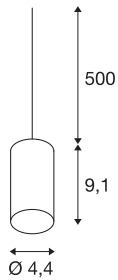

## FITU PD

indoor pendant, E27, soft gold, max. 60W, 5m

The FITU pendant with an open cable end can be combined with any colour variant of our FITU ceiling canopies. With its built-in E27 socket, the luminaire is suitable for both LED and energy-saving lamps. Pendant length is 500 cm and can be shortened depending on installation needs. Supplied ready for direct connection to 230V mains supply.

## TECHNICAL DATA

Item no.	1002168
Socket	E27
Number of sockets	1
IP Code	IP 20
Assembly	Surface
Assembly details	Ceiling with Acc.
Primary nominal voltage	220-240V ~50/60Hz
Safety class	II
Wattage	60 W
Maximum ambient temperature	30 °C
Color	gold
Light outlet	diffuse
Height	9.1 cm
Diameter	4.4 cm
Net weight	0.34 kg
Gross weight	0.388 kg