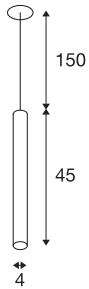

## HELIA 40 PD

LED indoor pendant, soft gold, 3000K, recessed version

With the HELIA 40 you have a recessed pendant with a puristic and clear design. This luminaire is available in soft gold, black, white and brushed copper. With integrated 7.5 W warm-white premium LED. The luminaire is supplied with a 1.5 m connection lead / suspension. A separate 500mA constant current driver is required for operation.

## TECHNICAL DATA

Item no.	1002169
IP Code	IP 20
Assembly	Recessed
Assembly details	Ceiling
Secondary power / voltage	500 mA
Safety class	III
Wattage	9 W
Maximum ambient temperature	30 °C
Lumen	720 lm
Colour temperature	3000 Kelvin
Beam angle	30 °
Color	gold
CRI	90
LXXBXX data	L70B50
Service life	30000 h
Light distribution	rotational symmetric
Light outlet	direct
Length	45 cm
Diameter	4 cm
Net weight	0.565 kg
Gross weight	0.782 kg
Shape of cut-out	round

## Accessories

464144	LED DRIVER , 15W, 500-mA, incl. strain relief, dimmable
464091	LED DRIVER , 9VA, 500-mA, incl. strain relief

Installation depth	3 cm
--------------------	------

Installation diameter	6.8 cm
-----------------------	--------