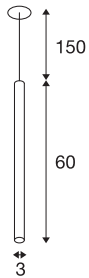

HELIA 30 PD

LED indoor pendant, soft gold, 3000K, recessed version

With the HELIA 30 you have a recessed pendant with a puristic and clear design. This luminaire is available in soft gold, black, white and brushed copper. With integrated 7.5 W warm-white premium LED. The luminaire is supplied with a 1.5 m connection lead / suspension. A separate 500mA constant current driver is required for operation.

TECHNICAL DATA

Item no.	1002170
IP Code	IP 20
Assembly	Recessed
Assembly details	Ceiling
Secondary power / voltage	500 mA
Safety class	III
Wattage	7.5 W
Maximum ambient temperature	30 °C
Lumen	550 lm
Colour temperature	3000 Kelvin
Beam angle	40 °
Color	gold
CRI	90
LXXBXX data	L70B50
Service life	30000 h
Light distribution	rotational symmetric
Light outlet	direct
Length	60 cm
Diameter	3 cm
Net weight	0.476 kg
Gross weight	0.744 kg
Shape of cut-out	round

Light Source

916381	
--------	---

Accessories

1007227	LED driver 20W 350mA- /500mA PHASE
---------	---------------------------------------

Installation depth	3 cm
--------------------	------

Installation diameter	6.8 cm
-----------------------	--------