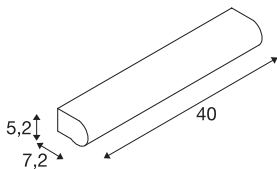

MARYLIN

LED Outdoor surface-mounted wall light, chrome, IP44, 3000K, 10W

The elegant and slender MARYLIN wall light is made from white plastic and chrome-plated aluminium, and has a strong design character with high recognition value. The integrated Premium LED provides a pleasant lighting effect. Available in different lengths, the lights are most suitable as mirror lights. The in-built LED driver allows it to be directly connected to the 230V mains supply.

TECHNICAL DATA

Item no.	1002190
IP Code	IP 44
Assembly	Surface
Assembly details	Wall
Primary nominal voltage	220-240V ~50/60Hz
Secondary power / voltage	350 mA
Safety class	I
Wattage	9.8 W
Maximum ambient temperature	35 °C
Stroboscopic effect (SVM)	0.04
Lumen	890/980 lm
Colour temperature	3000/4000 Kelvin
Beam angle	120 °
Color	chrome
CRI	80
LXXBXX data	L70B50
Service life	35000 h
Risk Group	1
Length	40 cm
Width	5.2 cm
Height	7.2 cm
Net weight	0.885 kg

Light Source

916473	
--------	--

Gross weight	1.103 kg
BIG WHITE Page	333