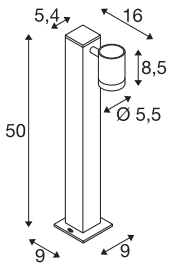

## HELIA Single Pole

LED outdoor floor stand, anthracite, IP55 3000K

The puristic HELIA path light and floor stand is made of aluminium and fitted with one lamp head. The luminaire is equipped with a warm-white 240V LED. The light, which comes in anthracite, is connected directly to the 230V mains supply. Thanks to its IP55 protection class, the luminaire is suitable for outdoor use. The HELIA series also contains pendants, wall lights and display spotlights as such it can be used universally.

## TECHNICAL DATA

Item no.	1002198
Number of different light outlets	1
Rotating or tilting	rotary Bar and tiltable
IP Code	IP 55
Impact resistance class	IK 04
Assembly	Surface
Assembly details	Ground
Primary nominal voltage	220-240V ~50/60Hz
Secondary power / voltage	500 mA
Safety class	I
Wattage	6.5 W
Minimum ambient temperature	-20 °C
Maximum ambient temperature	40 °C
Level of inrush current	4.5 A
Duration of inrush current	30 µs
Lumen	440 lm
Colour temperature	3000 Kelvin
Beam angle	35 °
Color	anthracite
CRI	80
LXXBXX data	L70B50
Service life	30000 h

## Accessories

228730	CONNECTION BOX , 3-pin, IP68
1000736	EARTH SPIKE , for HE- LIA LED SPOT, stainless steel

Length	16 cm
Width	9 cm
Height	50 cm
Net weight	1.228 kg
Gross weight	1.846 kg