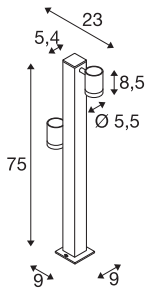

## HELIA Double Pole

LED outdoor floor stand, anthracite, IP55 3000K

The puristic HELIA path light and floor stand is made of aluminium and fitted with one lamp head. The luminaire is fitted with two high-voltage, warm-white LEDs. The light, which comes in anthracite, is connected directly to the 230V mains supply. Thanks to its IP55 protection class, the luminaire is suitable for outdoor use. The HELIA series also contains pendants, wall lights and display spotlights as such it can be used universally.

## TECHNICAL DATA

Item no.	1002200
Number of different light outlets	2
Rotating or tilting	rotary Bar and tiltable
IP Code	IP 55
Impact resistance class	IK 04
Assembly	Surface
Assembly details	Ground
Primary nominal voltage	220-240V ~50/60Hz
Secondary power / voltage	500 mA
Safety class	I
Wattage	13 W
Minimum ambient temperature	-20 °C
Maximum ambient temperature	40 °C
Level of inrush current	4.5 A
Duration of inrush current	30 µs
Lumen	880 lm
Colour temperature	3000 Kelvin
Beam angle	35 °
Color	anthracite
CRI	80
LXXBXX data	L70B50
Service life	30000 h

## Accessories

228730	CONNECTION BOX , 3-pin, IP68
1000736	EARTH SPIKE , for HE- LIA LED SPOT, stainless steel

Length	23 cm
Width	9 cm
Height	75 cm
Net weight	1.822 kg
Gross weight	2.994 kg