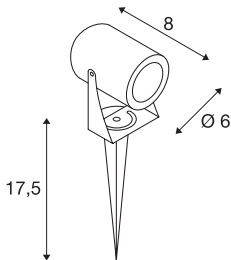

LED SPIKE

LED outdoor ground spike luminaire, anthracite, IP55, 3000K, 40°

The LED SPIKE ground spike luminaire is available in several colour variants and comes equipped with a powerful, warm-white 6 Watt LED. The luminaire is made of aluminium and is connected using the supply cable incl. plug directly to the 230V mains supply. Thanks to its IP55 protection class, the luminaire is suitable for outdoor use.

TECHNICAL DATA

| | |
|-----------------------------|-------------------|
| Item no. | 1002201 |
| IP Code | IP 55 |
| Impact resistance class | IK 06 |
| Impact resistance | 1 Joule |
| Assembly | Mobile |
| Primary nominal voltage | 100-240V ~50/60Hz |
| Secondary power / voltage | 240 mA |
| Safety class | I |
| Wattage | 6 W |
| Minimum ambient temperature | -20 °C |
| Maximum ambient temperature | 45 °C |
| Level of inrush current | 1.12 A |
| Stroboscopic effect (SVM) | 1.66 |
| Lumen | 400 lm |
| Colour temperature | 3000 Kelvin |
| Beam angle | 40 ° |
| Color | anthracite |
| CRI | 80 |
| LXXBXX data | L70B50 |
| Service life | 30000 h |
| Length | 8 cm |
| Height | 10 cm |

Light Source

916630 

| | |
|-----------------------|----------|
| Diameter | 6 cm |
| Length of earth spike | 17.2 cm |
| Net weight | 0.54 kg |
| Gross weight | 0.604 kg |
| BIG WHITE Page | 701 |