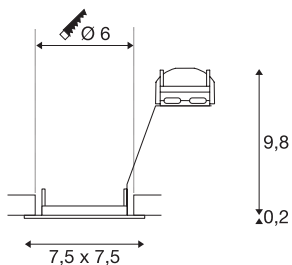

## PIKA QPAR51

indoor recessed ceiling light, chrome, fixed, max. 50W

The square and rigid 240V recessed fitting PIKA QPAR51 is available with a white, chrome, brass or silver-grey housing, and allows the desired beam angle to be individually directed. PIKA is a modern spotlight for extraordinary lighting. The electrical connection is made directly to the 230V mains supply.

## TECHNICAL DATA

Item no.	1002205
Socket	GU10
Number of sockets	1
IP Code	IP 20
Assembly	Recessed
Assembly details	Ceiling
Number of through-wires	10
Primary nominal voltage	220-240V ~50/60Hz
Safety class	II
Wattage	50 W
Color	chrome
Light outlet	direct
Length	7.5 cm
Width	7.5 cm
Height	10 cm
Net weight	0.123 kg
Gross weight	0.156 kg
Shape of cut-out	round
Installation depth	10 cm
Installation diameter	6 cm