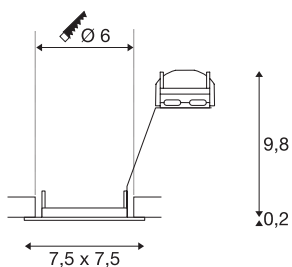

PIKA QPAR51

indoor recessed ceiling light, brass, fixed, max. 50W

The square and rigid 240V recessed fitting PIKA QPAR51 is available with a white, chrome, brass or silver-grey housing, and allows the desired beam angle to be individually directed. PIKA is a modern spotlight for extraordinary lighting. The electrical connection is made directly to the 230V mains supply.

TECHNICAL DATA

Item no.	1002206
Socket	GU10
Number of sockets	1
IP Code	IP 20
Assembly	Recessed
Assembly details	Ceiling
Number of through-wires	10
Primary nominal voltage	220-240V ~50/60Hz
Safety class	II
Wattage	50 W
Color	brass
Light outlet	direct
Length	7.5 cm
Width	7.5 cm
Height	10 cm
Net weight	0.129 kg
Gross weight	0.157 kg
Shape of cut-out	round
Installation depth	10 cm
Installation diameter	6 cm