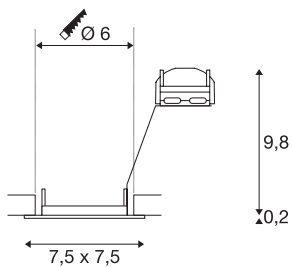

PIKA QPAR51

indoor recessed ceiling light, silver-grey, fixed, max. 50W

The PIKA QPAR51 square and rigid 240V recessed fitting is available in white, chrome, brass and silver-grey. PIKA is a modern spotlight for extraordinary lighting. The electrical connection is made directly to the 230V mains supply.

TECHNICAL DATA

| | |
|-------------------------|-------------------|
| Item no. | 1002207 |
| Socket | GU10 |
| Number of sockets | 1 |
| IP Code | IP 20 |
| Assembly | Recessed |
| Assembly details | Ceiling |
| Number of through-wires | 10 |
| Primary nominal voltage | 220-240V ~50/60Hz |
| Safety class | II |
| Wattage | 50 W |
| Color | grey |
| Light outlet | direct |
| Length | 7.5 cm |
| Width | 7.5 cm |
| Height | 10 cm |
| Net weight | 0.12 kg |
| Gross weight | 0.154 kg |
| Shape of cut-out | round |
| Installation depth | 10 cm |
| Installation diameter | 6 cm |