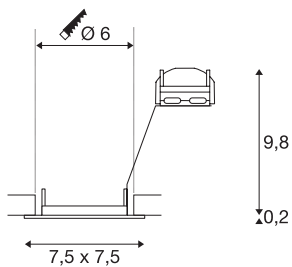

PIKA QPAR51

indoor recessed ceiling light, silver-grey, fixed, max. 50W

The PIKA QPAR51 square and rigid 240V recessed fitting is available in white, chrome, brass and silver-grey. PIKA is a modern spotlight for extraordinary lighting. The electrical connection is made directly to the 230V mains supply.

TECHNICAL DATA

Item no.	1002207
Socket	GU10
Number of sockets	1
IP Code	IP 20
Assembly	Recessed
Assembly details	Ceiling
Number of through-wires	10
Primary nominal voltage	220-240V ~50/60Hz
Safety class	II
Wattage	50 W
Color	grey
Light outlet	direct
Length	7.5 cm
Width	7.5 cm
Height	10 cm
Net weight	0.12 kg
Gross weight	0.154 kg
Shape of cut-out	round
Installation depth	10 cm
Installation diameter	6 cm