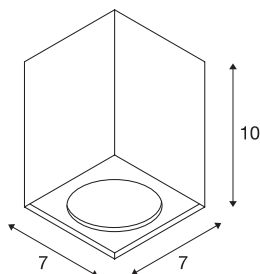

## ALTRA DICE CL

Indoor surface-mounted wall and ceiling light, QPAR-51, black

The cube-shaped ceiling light ALTRA DICE from aluminium and steel has a unilateral cut in order to host the 240V halogen lamp. Optionally available with a white, black or silver-grey housing, ALTRA DICE is ready for direct connection to a 230V mains power supply.

## TECHNICAL DATA

Item no.	1002216
Socket	GU10
Number of sockets	1
IP Code	IP 20
Assembly	Surface
Assembly details	Ceiling
Primary nominal voltage	220-240V ~50/60Hz
Safety class	I
Wattage	35 W
Maximum ambient temperature	25 °C
Color	black
Light outlet	direct
Length	7 cm
Width	7 cm
Height	10 cm
Net weight	0.315 kg
Gross weight	0.388 kg
BIG WHITE Page	263