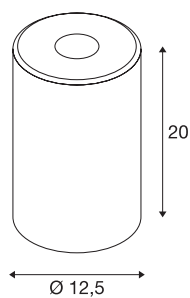

FENDA glass shade

white

FENDA glass cylinder, 12.5 cm in diameter and 20 cm high, white.

TECHNICAL DATA

Item no.	1002217
IP Code	IP 20
Assembly	Mobile
Color	white
Light outlet	diffuse
Height	20 cm
Diameter	12.5 cm
Net weight	0.402 kg
Gross weight	0.621 kg