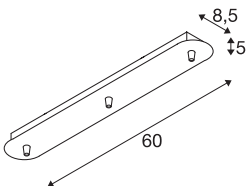

FITU triple canopy

long, soft gold

The long FITU ceiling plate is available in various colour variants with three or five outlets, and can be combined with any FITU E27 pendants. Delivered with corresponding strain relief.

TECHNICAL DATA

Item no.	1002264
IP Code	IP 20
Assembly	Surface
Assembly details	Ceiling
Nominal voltage	230V ~50Hz V
Safety class	I
Color	gold
Length	60 cm
Width	8.5 cm
Height	5 cm
Net weight	1.052 kg
Gross weight	1.377 kg