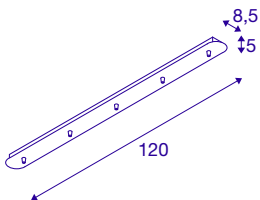

## FITU five-way canopy

long, soft gold

The long FITU ceiling plate is available in various colour variants with three or five outlets, and can be combined with any FITU E27 pendants. Delivered with corresponding strain relief.

### TECHNICAL DATA

Item no.	1002265
IP Code	IP 20
Assembly	Surface
Assembly details	Ceiling
Nominal voltage	230V ~50Hz V
Safety class	I
Color	gold
Length	120 cm
Width	8.5 cm
Height	5 cm
Net weight	2.039 kg
Gross weight	2.677 kg