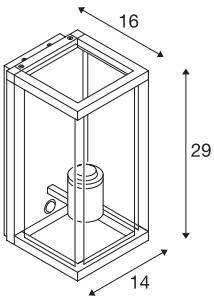

QUADRULO SENSOR WL

E27 outdoor surface-mounted wall light, anthracite, including sensor

An aluminium wall light from the QUADRULO range with a clear illuminated area. Thanks to its high IP rating, this light is suitable for use outdoors and comes with or without a motion sensor. The light connects directly to the 230V mains power supply.

TECHNICAL DATA

| | |
|-----------------------------|-------------------|
| Item no. | 1002402 |
| Socket | E27 |
| Number of sockets | 1 |
| IP Code | IP 44 |
| Assembly | Surface |
| Assembly details | Wall |
| Primary nominal voltage | 220-240V ~50/60Hz |
| Safety class | I |
| Wattage | 15 W |
| Minimum ambient temperature | -10 °C |
| Maximum ambient temperature | 40 °C |
| Color | anthracite |
| Light outlet | diffuse |
| Width | 14 cm |
| Height | 29 cm |
| Depth | 16 cm |
| Net weight | 2.256 kg |
| Gross weight | 2.871 kg |
| BIG WHITE Page | 745 |