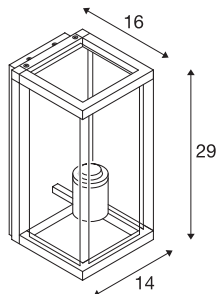

QUADRULO WL

E27 outdoor surface-mounted wall light, anthracite

An aluminium wall light from the QUADRULO range with a clear illuminated area. Thanks to its high IP rating, this light is suitable for use outdoors and comes with or without a motion sensor. The light connects directly to the 230V mains power supply.

TECHNICAL DATA

Item no.	1002403
Socket	E27
Number of sockets	1
IP Code	IP 44
Impact resistance class	IK 02
Assembly	Surface
Assembly details	Wall
Primary nominal voltage	220-240V ~50/60Hz
Safety class	I
Wattage	15 W
Color	anthracite
Light outlet	diffuse
Width	14 cm
Height	29 cm
Depth	16 cm
Net weight	2.22 kg
Gross weight	2.837 kg
BIG WHITE Page	745