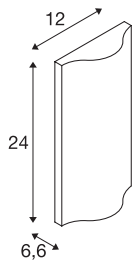

## VILUA UP/DOWN WL

**Outdoor recessed wall light, anthracite, IP54 100°**

The VILUA wall light, which is equipped with powerful, warm white LEDs, is available in several versions. The two oppositely arranged light sources create two similar light beams (UP/DOWN). The electrical connection of the luminaire, which is made from aluminium, is made directly to the 230V mains supply. Thanks to its IP54 protection class, the luminaire is suitable for outdoor use. This luminaire contains built-in LED lamps.

## TECHNICAL DATA

Item no.	1002505
IP Code	IP 54
Impact resistance class	IK 02
Impact resistance	0.2 Joule
Assembly	Surface
Assembly details	Wall
Primary nominal voltage	100-277V ~50/60Hz
Secondary power / voltage	700 mA
Safety class	I
Wattage	16 W
Minimum ambient temperature	-20 °C
Maximum ambient temperature	50 °C
Level of inrush current	17 A
Duration of inrush current	35 µs
Stroboscopic effect (SVM)	0.01
Lumen	800 lm
Colour temperature	3000 Kelvin
Beam angle	100 °
Color	anthracite
CRI	80
LXXBXX data	L70B50
Service life	30000 h

## Light Source

916530 

Width	12 cm
Height	24 cm
Depth	6.6 cm
Net weight	1.17 kg
Gross weight	1.37 kg
BIG WHITE Page	763