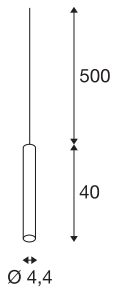

FITU PD

E27 indoor pendant, black, 5m cable with open cable end

The narrow version of the FITU pendant with open cable ends can be combined with FITU ceiling canopies in any colour variant. With its built-in E27 socket, the luminaire is suitable for both LED and energy-saving lamps. Pendant length is 500 cm and can be shortened depending on installation needs. Supplied ready for direct connection to 230V mains supply.

TECHNICAL DATA

Item no.	1002558
Socket	E27
Number of sockets	1
IP Code	IP 20
Assembly	Surface
Assembly details	Ceiling with Acc.
Primary nominal voltage	220-240V ~50/60Hz
Safety class	II
Wattage	60 W
Maximum ambient temperature	30 °C
Color	black
Light outlet	diffuse
Height	40 cm
Diameter	4.4 cm
Net weight	0.673 kg
Gross weight	0.896 kg