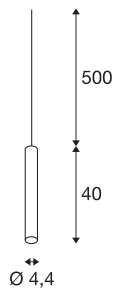

FITU PD E27

indoor pendant, white, 5m cable with open cable end

The narrow version of the FITU pendant with open cable ends can be combined with FITU ceiling canopies in any colour variant. With its built-in E27 socket, the luminaire is suitable for both LED and energy-saving lamps. Pendant length is 500 cm and can be shortened depending on installation needs. Supplied ready for direct connection to 230V mains supply.

TECHNICAL DATA

Item no.	1002562
Socket	E27
Number of sockets	1
IP Code	IP 20
Assembly	Surface
Assembly details	Ceiling with Acc.
Primary nominal voltage	220-240V ~50/60Hz
Safety class	II
Wattage	60 W
Maximum ambient temperature	30 °C
Color	white
Light outlet	diffuse
Height	40 cm
Diameter	4.4 cm
Net weight	0.667 kg
Gross weight	0.884 kg