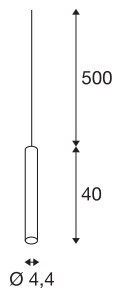

FITU PD E27

indoor pendant, brushed aluminium, 5m cable with open cable end

The narrow version of the FITU pendant with open cable ends can be combined with FITU ceiling canopies in any colour variant. With its built-in E27 socket, the luminaire is suitable for both LED and energy-saving lamps. Pendant length is 500 cm and can be shortened depending on installation needs. Supplied ready for direct connection to 230V mains supply.

TECHNICAL DATA

Item no.	1002563
Socket	E27
Number of sockets	1
IP Code	IP 20
Assembly	Surface
Assembly details	Ceiling with Acc.
Primary nominal voltage	220-240V ~50/60Hz
Safety class	II
Wattage	60 W
Maximum ambient temperature	30 °C
Color	aluminium
Light outlet	diffuse
Height	40 cm
Diameter	4.4 cm
Net weight	0.67 kg
Gross weight	0.871 kg