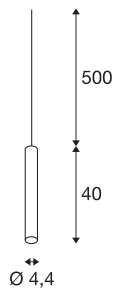

## FITU PD E27

indoor pendant, brass, 5m cable with open cable end

The narrow version of the FITU pendant with open cable ends can be combined with FITU ceiling canopies in any colour variant. With its built-in E27 socket, the luminaire is suitable for both LED and energy-saving lamps. Pendant length is 500 cm and can be shortened depending on installation needs. Supplied ready for direct connection to 230V mains supply.

## TECHNICAL DATA

Item no.	1002564
Socket	E27
Number of sockets	1
IP Code	IP 20
Assembly	Surface
Assembly details	Ceiling with Acc.
Primary nominal voltage	220-240V ~50/60Hz
Safety class	II
Wattage	60 W
Maximum ambient temperature	30 °C
Color	gold
Light outlet	diffuse
Height	40 cm
Diameter	4.4 cm
Net weight	0.669 kg
Gross weight	0.876 kg