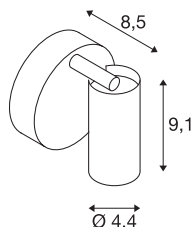

FITU

indoor wall and ceiling recessed light, E27, black

The swivelling FITU wall and ceiling light is available in various colours and is from our MIX & MATCH system. The FITU product family impresses with its wide variety of application possibilities. Thanks to the fitted E27 socket, the luminaire is suitable for LED and energy-saving lamps. The electrical connection is made directly to the 230V mains supply.

TECHNICAL DATA

Item no.	1002585
Socket	E27
Number of sockets	1
Tilt range	120 °
Horizontal rotation range	330 °
Rotating or tilting	rotary Bar and tiltable
IP Code	IP 20
Assembly	Surface
Assembly details	Ceiling,Wall
Primary nominal voltage	220-240V ~50/60Hz
Safety class	I
Wattage	60 W
Maximum ambient temperature	30 °C
Color	black
Length	9.1 cm
Height	8.5 cm
Diameter	4.4 cm
Net weight	0.331 kg
Gross weight	0.467 kg