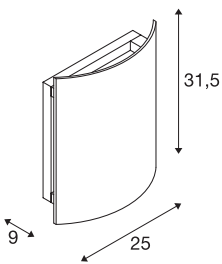

LED SAIL WL

LED outdoor surface-mounted wall light, 3000K, white, IP54

The 360° radiating LED SAIL recessed wall light is extremely suitable for outdoors because of the high IP protection class. Manufactured from aluminium and steel, the fitting is supplied ready for direct connection to 230V mains supply, thanks to the incorporated driver. LED SAIL is available with a white or anthracite finish. This luminaire contains built-in LED lamps.

TECHNICAL DATA

Item no.	1002606
IP Code	IP 54
Impact resistance class	IK 06
Impact resistance	1 Joule
Assembly	Surface
Assembly details	Wall
Primary nominal voltage	200-240V ~50Hz
Safety class	I
Wattage	18 W
Level of inrush current	25 A
Duration of inrush current	36 µs
Stroboscopic effect (SVM)	4.58
Lumen	590 lm
Colour temperature	3000 Kelvin
Beam angle	70 °
Color	white
CRI	80
Light distribution	symmetric
Light outlet	direct - indirect
Width	25 cm
Height	31.5 cm
Depth	9 cm

Light Source

954788	
--------	---

Net weight	1.872 kg
Gross weight	2.444 kg