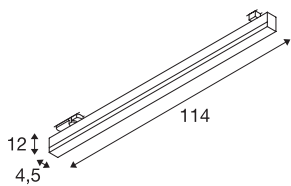

SIGHT DALI

for 240V 3-circuit tracks, LED, 3000K, white, incl. 3-circuit adapter

SIGHT is the modern wall and ceiling light for surface mounting or busbar. The low glare and the luminous flux of 3100 lumens make the 3-phase system light LED the optimal basic lighting solution. The light made of aluminium and acrylic in the colour white cuts a professional figure everywhere. With its lifespan of 30,000 hours, the LED is also extremely sustainable. Experience light with SLV – your reliable partner for all kinds of indoor lights for 40 years.

TECHNICAL DATA

Item no.	1002662
IP Code	IP 20
Assembly details	Track Ceiling
Dimmable	Yes
Dimming technology	DALI 2
Primary nominal voltage	220-240V ~50/60Hz
Secondary power / voltage	700 mA
Safety class	I
Wattage	40 W
Level of inrush current	13.6 A
Duration of inrush current	304 µs
Stroboscopic effect (SVM)	0.03
Lumen	3100 lm
Colour temperature	3000 Kelvin
Beam angle	120 °
Color	white
CRI	80
LXXBXX data	L70B50
Service life	30000 h
Light distribution	axis symmetric
Light outlet	direct
Length	114 cm

Light Source

916371	
--------	---

Width	4.5 cm
Height	12 cm
Net weight	2.052 kg
Gross weight	2.539 kg