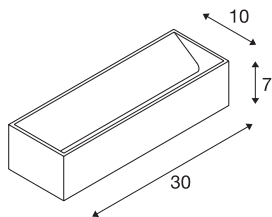

LOGS IN L Indoor LED recessed wall light black/brass 3000K TRIAC dimmable

The distinctive LED UP/DOWN recessed wall light LOGS IN L is equipped with an ultra-modern, powerful LED which emits its controllable, warm white light indirectly. It is therefore excellent for glare-free lighting of stairs, staircases and rooms. The LOGS IN L has infinitely variable and completely flicker-free dimming due to the dim-to-warm function. Due to the operating device incorporated in the canopy, the electrical connection is made directly to the 230V mains power supply.

TECHNICAL DATA

Item no.	1002842
IP Code	IP 20
Assembly	Surface
Assembly details	Wall
Dimmable	Yes
Dimming technology	Leading edge, trailing edge
Primary nominal voltage	220-240V ~50/60Hz
Secondary power / voltage	500 mA
Safety class	I
Wattage	18 W
Maximum ambient temperature	40 °C
Stroboscopic effect (SVM)	0.03
Lumen	1100 lm
Colour temperature	3000 Kelvin
Color	black
CRI	90
LXXBXX data	L70B50
Service life	30000 h
Length	30 cm
Height	7 cm
Depth	10 cm
Net weight	1.341 kg

Light Source

916381		Gross weight	1.569 kg
		BIG WHITE Page	363