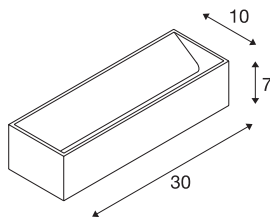

LOGS IN L Indoor LED recessed wall light aluminium/white 3000K TRIAC dimmable

The distinctive LED UP/DOWN recessed wall light LOGS IN L is equipped with an ultra-modern, powerful LED which emits its controllable, warm white light indirectly. It is therefore excellent for glare-free lighting of stairs, staircases and rooms. The LOGS IN L has infinitely variable and completely flicker-free dimming due to the dim-to-warm function. Due to the operating device incorporated in the canopy, the electrical connection is made directly to the 230V mains power supply.

TECHNICAL DATA

Item no.	1002843
IP Code	IP 20
Assembly	Surface
Assembly details	Wall
Dimmable	Yes
Dimming technology	Leading edge, trailing edge
Primary nominal voltage	220-240V ~50/60Hz
Secondary power / voltage	500 mA
Safety class	I
Wattage	18 W
Maximum ambient temperature	40 °C
Stroboscopic effect (SVM)	0.03
Lumen	1600 lm
Colour temperature	3000 Kelvin
Color	aluminium
CRI	90
LXXBXX data	L70B50
Service life	30000 h
Length	30 cm
Height	7 cm
Depth	10 cm
Net weight	1.341 kg

Light Source

916381	
--------	--

Gross weight	1.577 kg
BIG WHITE Page	363