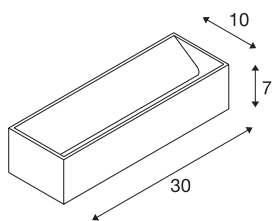

LOGS IN L Indoor LED wall light white 3000K TRIAC dimmable

The distinctive LED UP/DOWN surface-mounted wall light LOGS IN L is equipped with an ultra-modern, powerful LED which emits its controllable, warm white light indirectly. It is therefore excellent for glare-free lighting of stairs, staircases and rooms. The LOGS IN L has infinitely variable and completely flicker-free dimming due to the dim-to-warm function. Due to the operating device incorporated in the canopy, the electrical connection is made directly to the 230V mains power supply.

TECHNICAL DATA

Item no.	1002844
IP Code	IP 20
Assembly	Surface
Assembly details	Wall
Dimmable	Yes
Dimming technology	Leading edge, trailing edge
Primary nominal voltage	220-240V ~50/60Hz
Secondary power / voltage	500 mA
Safety class	I
Wattage	18 W
Maximum ambient temperature	40 °C
Stroboscopic effect (SVM)	0.03
Lumen	1600 lm
Colour temperature	3000 Kelvin
Color	white
CRI	90
LXXBXX data	L70B50
Service life	30000 h
Length	30 cm
Height	7 cm
Depth	10 cm
Net weight	1.336 kg

Light Source

916381		Gross weight	1.574 kg
		BIG WHITE Page	363