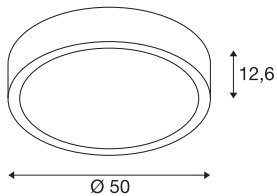

TECHNICAL DATA

Item no.	1002858
IP Code	IP 20
Assembly	Surface
Assembly details	Ceiling,Wall
Dimmable	Yes
Dimming technology	Dim-to-Warm,Zigbee
Primary nominal voltage	200-240V ~50/60Hz
Secondary power / voltage	24 V
Safety class	I
Wattage	34 W
Minimum ambient temperature	-20 °C
Maximum ambient temperature	40 °C
Stroboscopic effect (SVM)	0.14
Lumen	2450-2400 lm
Colour temperature	2700-6500 Kelvin
Beam angle	110 °
Color	white
CRI	80
UGR ≤	19
LXXBXX data	L70B50
Service life	30000 h
Height	12.6 cm

Light Source

1101249	
1101250	

Diameter	50 cm
Net weight	4.914 kg
Gross weight	6.387 kg